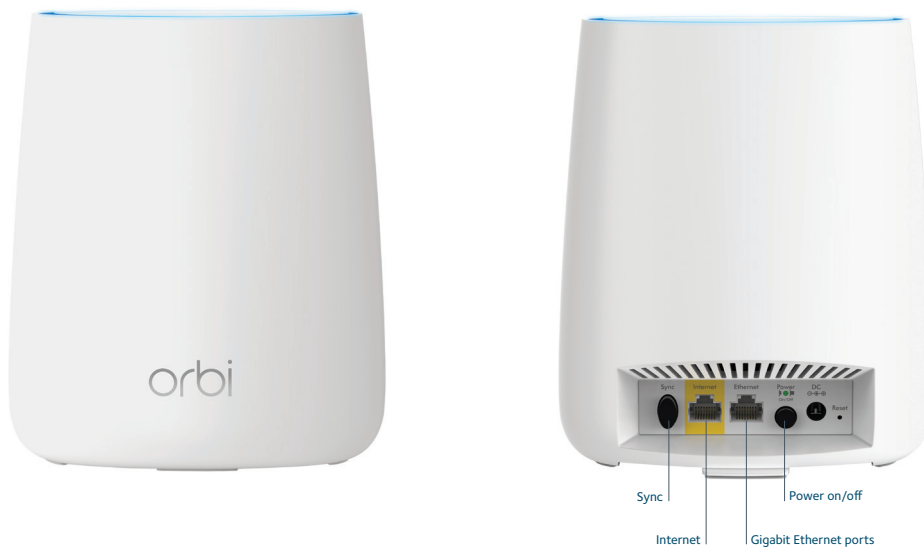

Overview

Enjoy super-fast Tri-band WiFi with your Orbi Router and easily create a whole home WiFi Mesh system with Add-on Orbi Satellites. The Orbi WiFi System Starter covers homes up to 2,000 square feet with strong WiFi signals. Each Orbi Satellite (sold separately) adds an additional 2,000 square feet of strong WiFi coverage. Includes NETGEAR Armor™, advanced cyber security for all your devices.¹

Performance with Style.

Sleek modern design with four high-gain internal antennas increases wireless range in hard to reach areas of your home.

Manage Your Kids' Screen Time.

Filter content by age & interests, manage screen time and stay informed on what your kids do online using Circle® Smart Parental Controls.²

Simple & Secure.

Use the Orbi app and NETGEAR Armor¹ to create your secure whole home WiFi in minutes.

Tri-band WiFi Router

NETGEAR®

Data Sheet

RBR20

House Diagram

Orbi Router (RBR20)

What's In the Box?

- One (1) Orbi Tri-band WiFi Router (RBR20)
- One (1) 2m Ethernet cable
- One (1) 12V/1.5A power adapter
- Quick start guide

What Do I Need for Orbi to Work?

- High-speed Internet connection
- Connect to existing modem or gateway
- **DO NOT purchase a second Orbi Router if you need to expand your WiFi coverage**
 - To expand your Orbi WiFi system, purchase an Orbi Satellite, sold separately